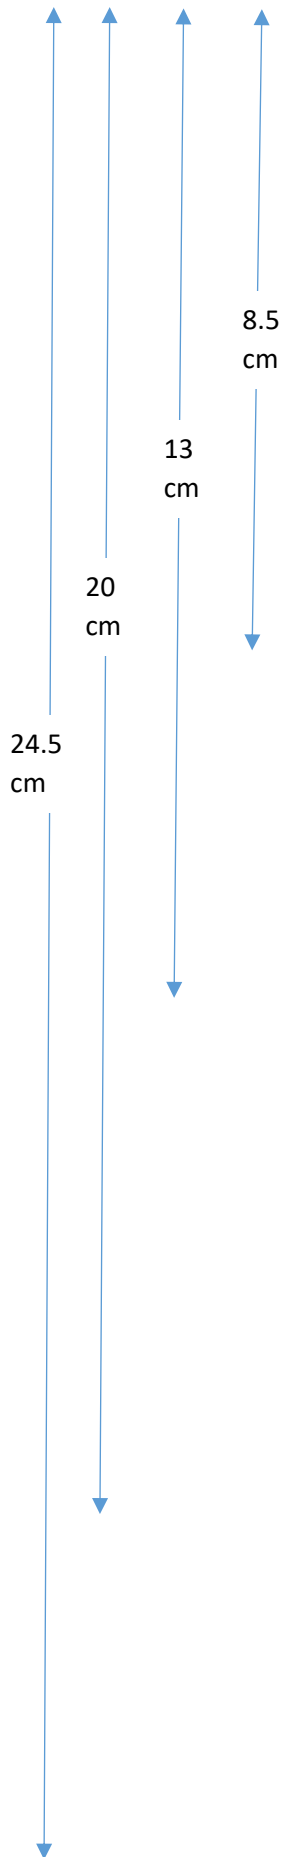

Badge Placement and Measurements for an 95cm Sash

Note: Tapes and Australian Flash go across the top of the shoulder so only 1/2 is seen from the front

As State badges are different sizes exact measurements are not given here.

Badge Placement and Measurements for an 95cm Sash

Badge Placement and Measurements for an 95cm Sash

Badge Placement and Measurements for an 95cm Sash

76.2
cm

Badge Placement and Measurements for an 95cm Sash

Badge Placement and Measurements for an 95cm Sash

Badge Placement and Measurements for an 95cm Sash

Badge Placement and Measurements for an 95cm Sash

76.2
cm