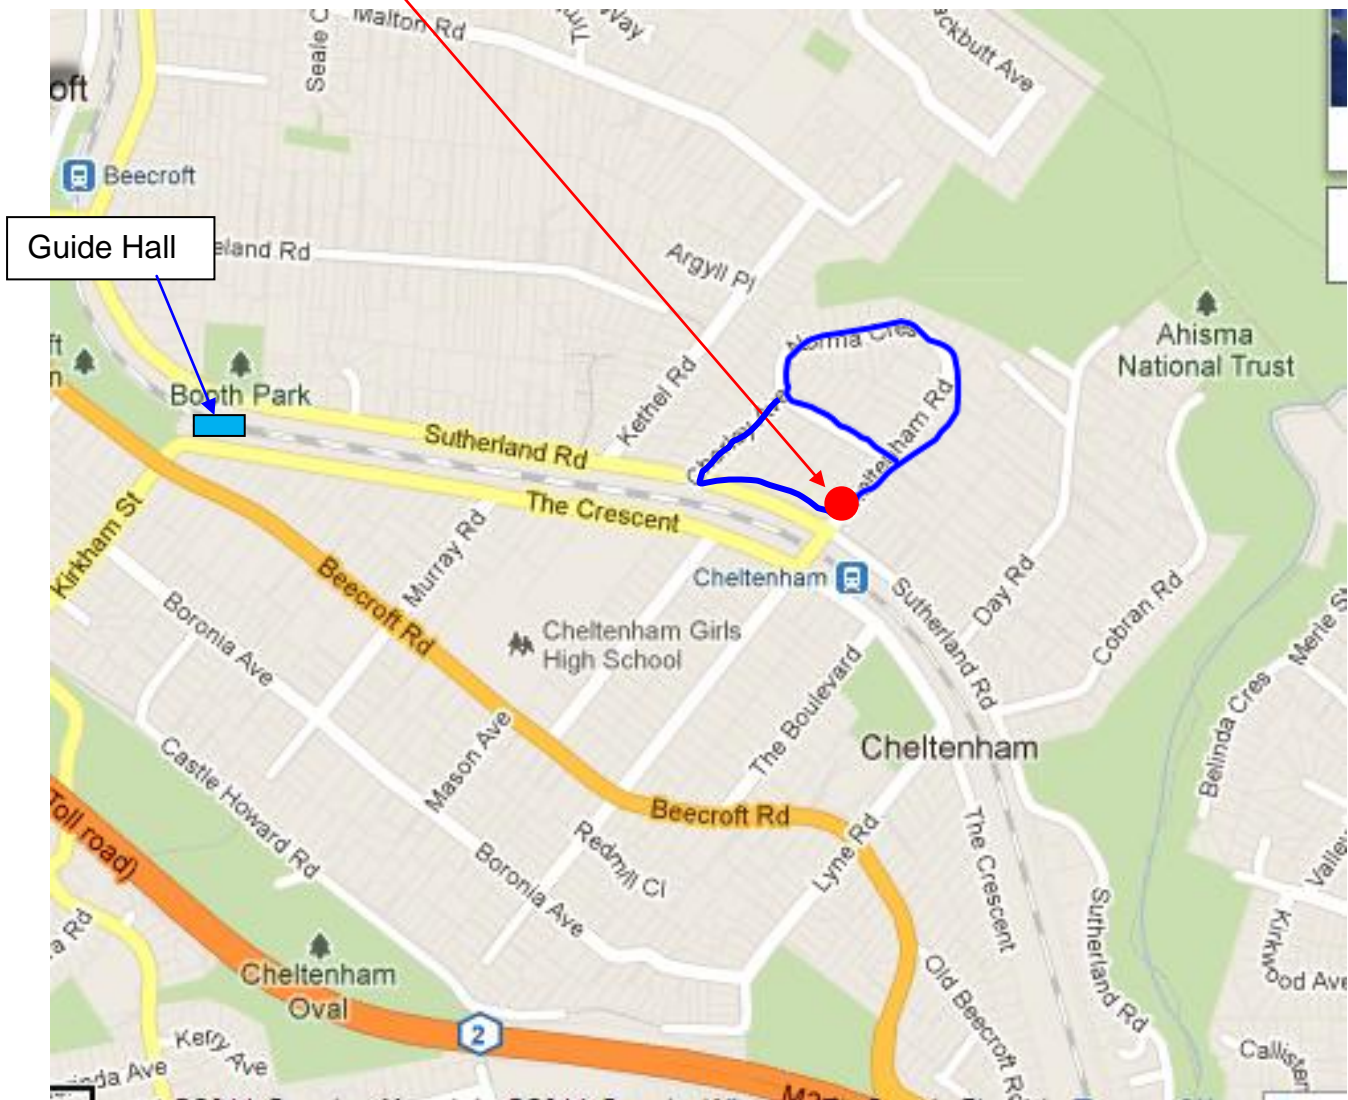

Map1 Anne's patrol with Marie (Anne's mum), Jenny (Zoe's mum) + Murray (Lisa's dad) collecting full bags in his car to take to the hall,

Meet here at 7 pm

Deliver in Norma Cres, Chorley Ave and the short stretch of Sutherland Road in between. Leave any houses with Australia Post only stickers or locked gates or big dogs.

Walk back over the railway bridge and along The Crescent to the Guide Hall after.